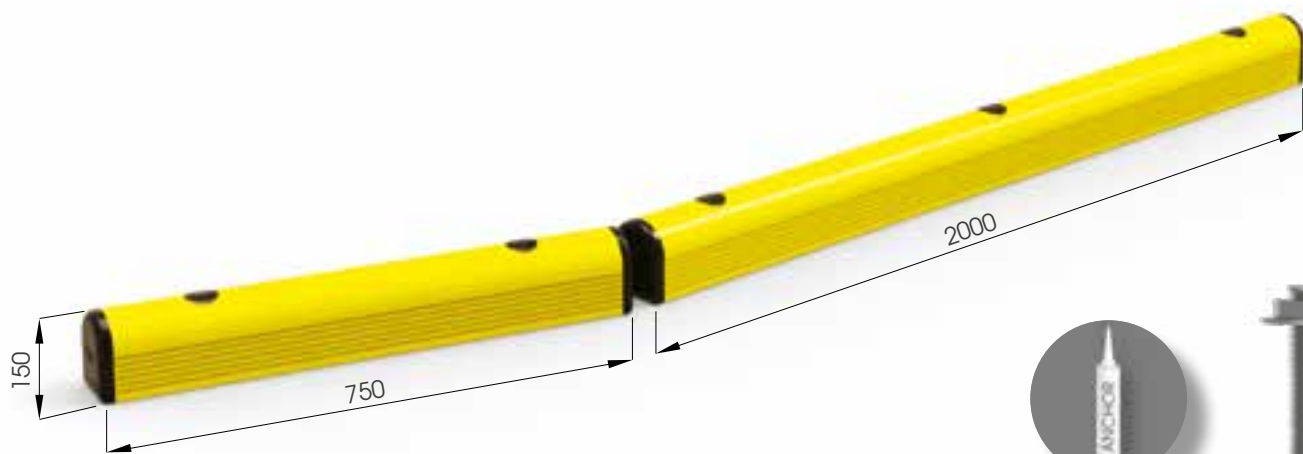

TRUCK LINE

DIFFERENT SIZES ON REQUEST

M20 STAINLESS STEEL

TL

Equipped with accessories

Packing Colour **M** to be defined