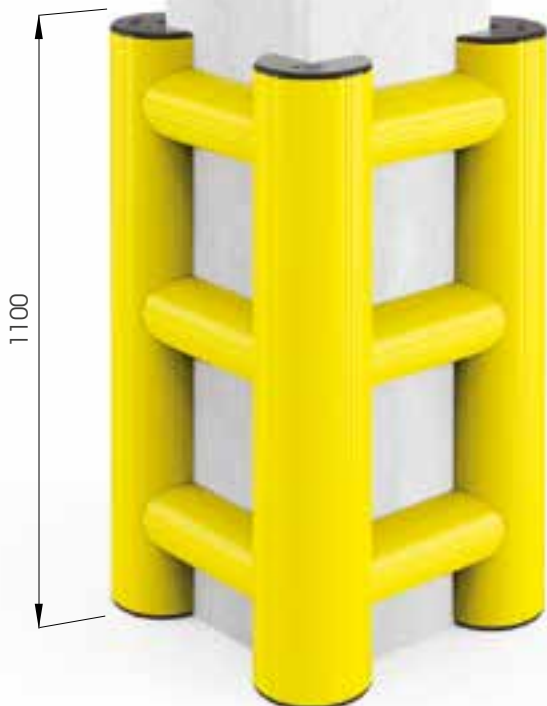

## HUG TOWER

DIFFERENT SIZES ON REQUEST

**TOWER 500x500  
600x600  
700x700**  
Equipped with accessories

Packing Colour **to be defined**  
Colour **M**