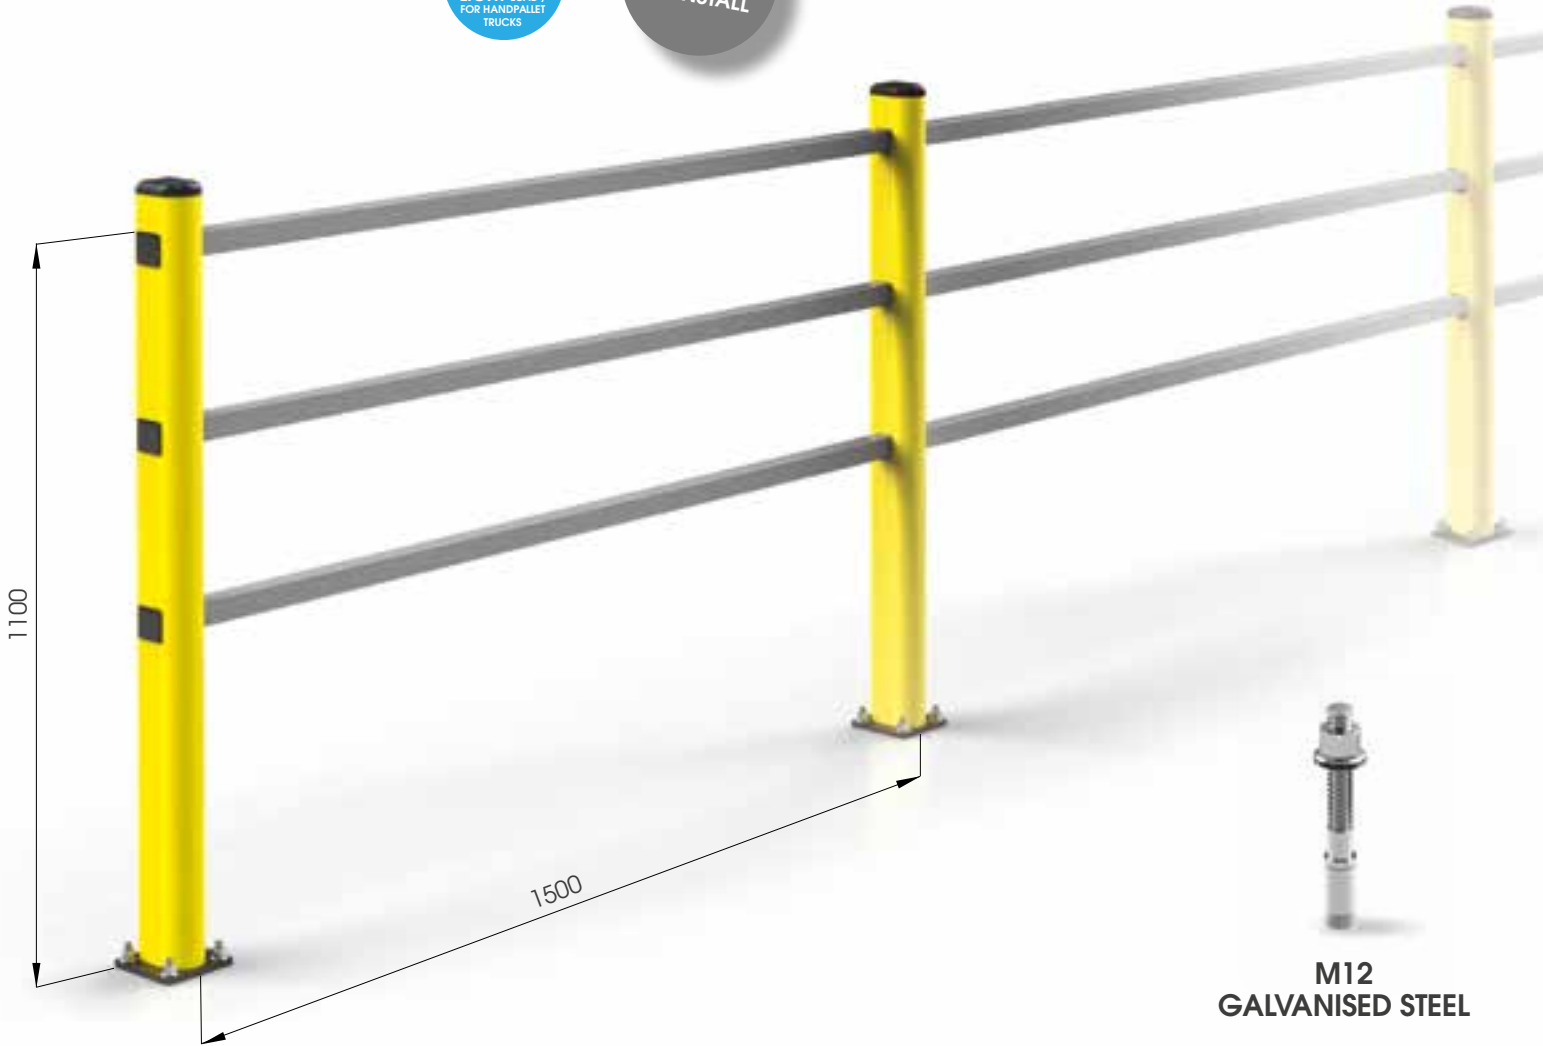

HAND RAIL 90

FAST AND EASY TO INSTALL

M12 GALVANISED STEEL

HR 90 1500x1150 MODULAR
Equipped with accessories

Packing Colour **unpacked on pallet**
Colour **M**