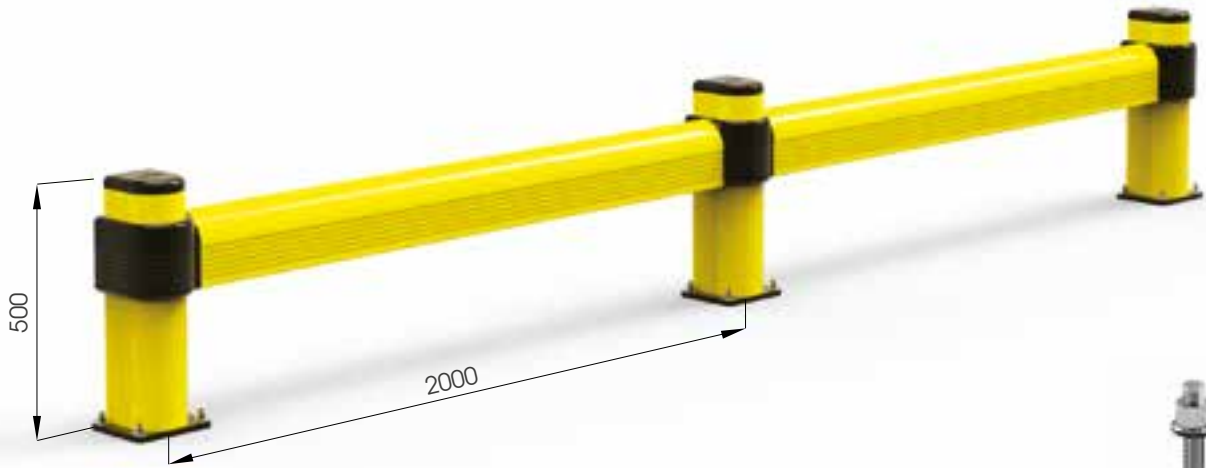

LINK SINGLE

DIFFERENT SIZES ON REQUEST

M12 GALVANISED STEEL

LINK SINGLE

Equipped with accessories

Packing Colour **unpacked on pallet**