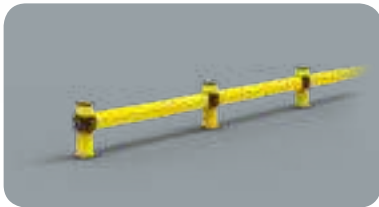

LINK SINGLE

DIFFERENT SIZES ON REQUEST

M12 GALVANISED STEEL

LINK SINGLE

Equipped with accessories

Packing Colour **unpacked on pallet**