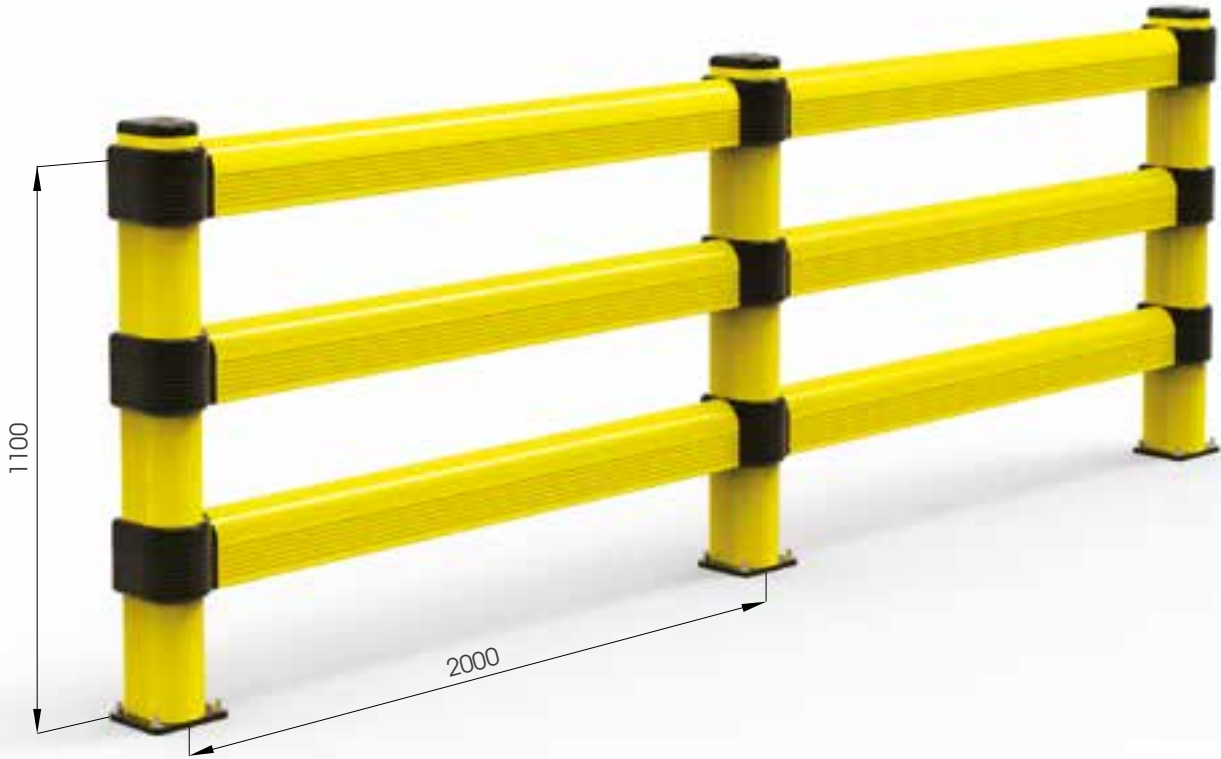

# LINK 150/3

DIFFERENT SIZES ON REQUEST

M12 GALVANISED STEEL

LINK 150/3

Equipped with accessories

Packing Colour **unpacked on pallet**  
M