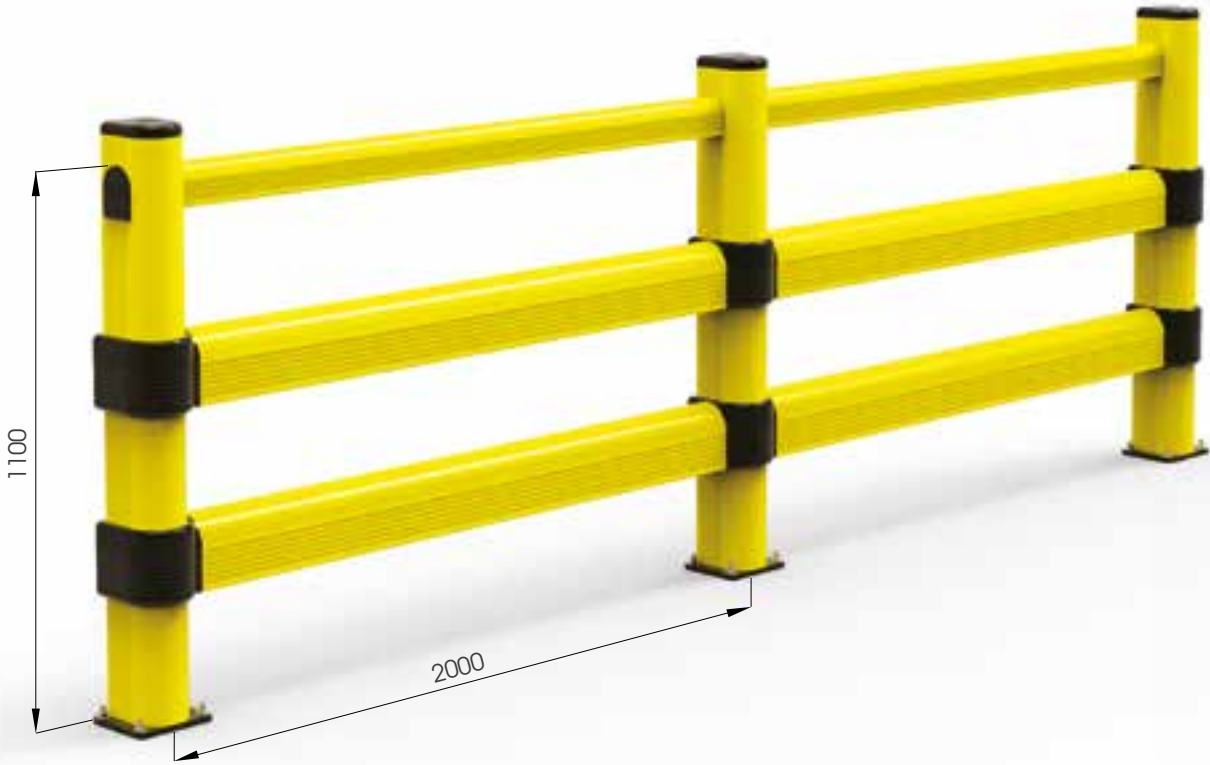

# LINK 150/2

DIFFERENT SIZES ON REQUEST

M12 GALVANISED STEEL

LINK 150/2

Equipped with accessories

Packing Colour **unpacked on pallet**