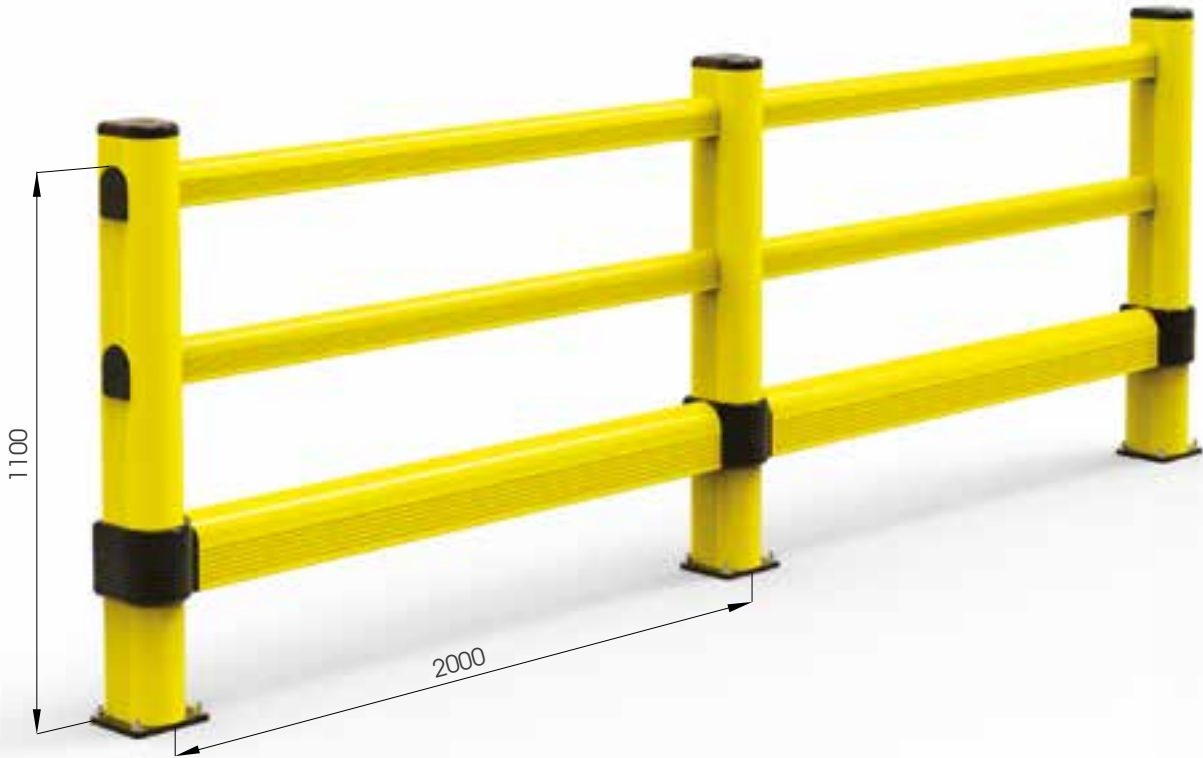

Link

LINK 150/1

DIFFERENT SIZES ON REQUEST

M12 GALVANISED STEEL

LINK 150/1

Equipped with accessories

Packing **unpacked on pallet**
Colour **M**