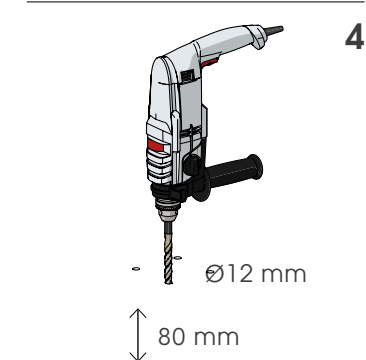

PED 90 REINFORCED

ISTRUZIONI DI INSTALLAZIONE
ASSEMBLY INSTRUCTIONS

Ø12 mm

WARNING

The distance of installation depends on speed and weight of vehicle

PED 90 REINFORCED

ISTRUZIONI DI INSTALLAZIONE
ASSEMBLY INSTRUCTIONS