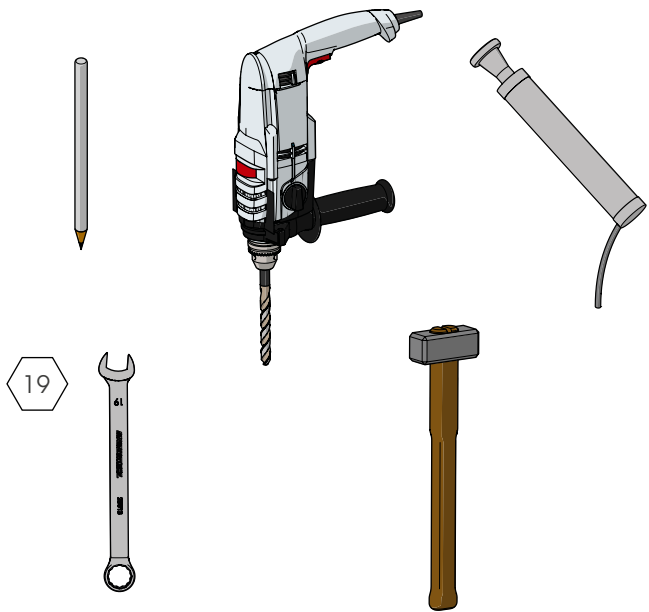

PED 90 REINFORCED

ISTRUZIONI DI INSTALLAZIONE
ASSEMBLY INSTRUCTIONS

Ø12 mm

WARNING

The distance of installation depends on speed and weight of vehicle

PED 90 REINFORCED

ISTRUZIONI DI INSTALLAZIONE
ASSEMBLY INSTRUCTIONS