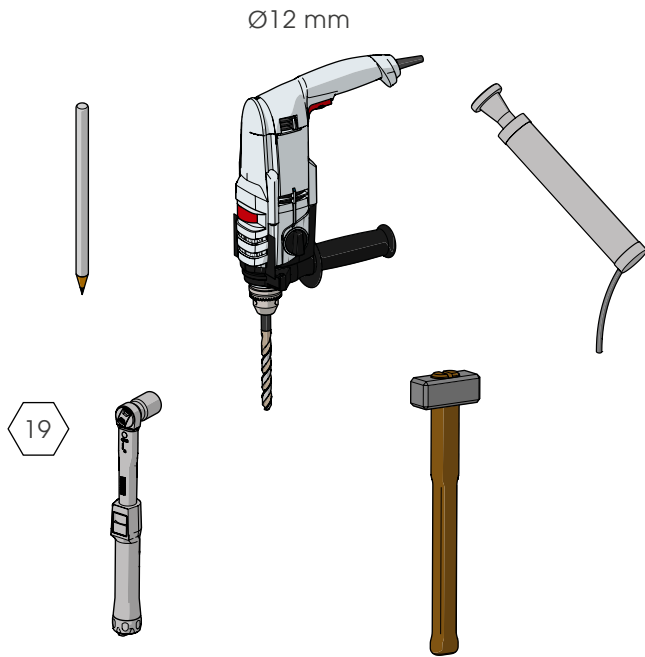

03. GUARD RAIL PEDESTRIAN SAFETY BARRIERS

DP 90

SPORTELLO PEDESTRIAN 90
DOOR PEDESTRIAN 90

PLEASE CHECK HERE BELOW
HOW THE SIZE OF THE DOOR IS TO BE MEASURED

PLEASE CHECK HERE BELOW
WHICH DIRECTION OF OPENING YOU NEED

DP 90

ISTRUZIONI DI INSTALLAZIONE
ASSEMBLY INSTRUCTIONS

DP 90

ISTRUZIONI DI INSTALLAZIONE
ASSEMBLY INSTRUCTIONS

T=60Nm

5

9

6