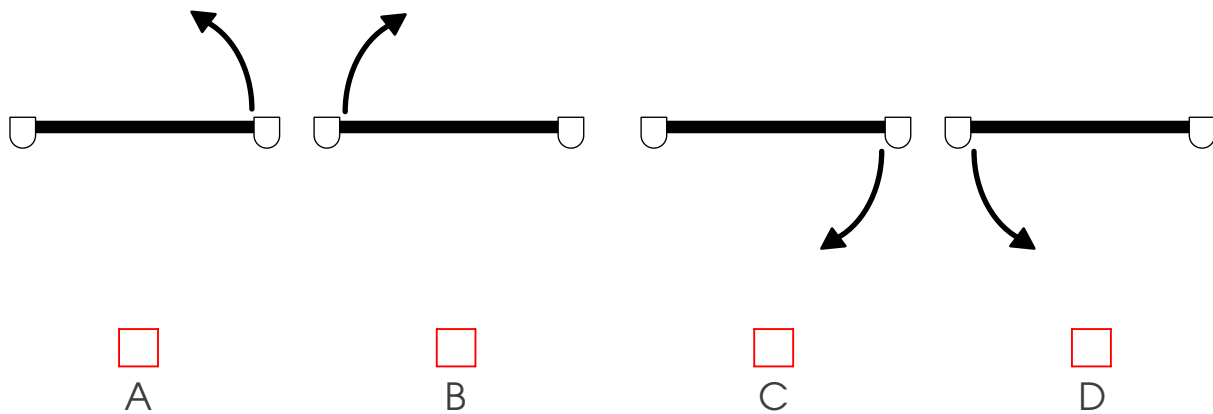

03. GUARD RAIL PEDESTRIAN SAFETY BARRIERS

DP 90

SPORTELLO PEDESTRIAN 90
DOOR PEDESTRIAN 90

PLEASE CHECK HERE BELOW
HOW THE SIZE OF THE DOOR IS TO BE MEASURED

PLEASE CHECK HERE BELOW
WHICH DIRECTION OF OPENING YOU NEED

DP 90

ISTRUZIONI DI INSTALLAZIONE
ASSEMBLY INSTRUCTIONS

DP 90

ISTRUZIONI DI INSTALLAZIONE
ASSEMBLY INSTRUCTIONS

T=60Nm

5

9

6