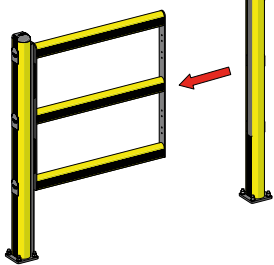

03. GUARD RAIL PEDESTRIAN SAFETY BARRIERS

DP 90

SPORTELLO PEDESTRIAN 90
DOOR PEDESTRIAN 90

PLEASE CHECK HERE BELOW
HOW THE SIZE OF THE DOOR IS TO BE MEASURED

PLEASE CHECK HERE BELOW
WHICH DIRECTION OF OPENING YOU NEED

DP 90

ISTRUZIONI DI INSTALLAZIONE
ASSEMBLY INSTRUCTIONS

DP 90

ISTRUZIONI DI INSTALLAZIONE
ASSEMBLY INSTRUCTIONS

T=60Nm

5

9

6