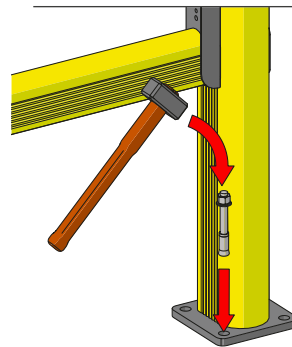

DP 90

ISTRUZIONI DI INSTALLAZIONE
ASSEMBLY INSTRUCTIONS

T=60Nm

5

9

6

10

7

11

8

T=60Nm

12