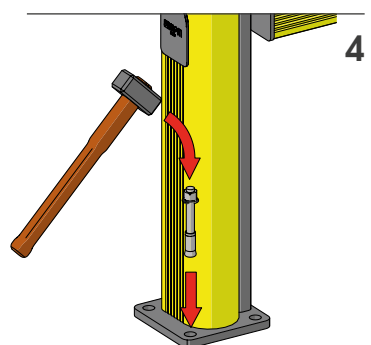

03. GUARD RAIL PEDESTRIAN SAFETY BARRIERS

DP 90

SPORTELLO PEDESTRIAN 90
DOOR PEDESTRIAN 90

PLEASE CHECK HERE BELOW
HOW THE SIZE OF THE DOOR IS TO BE MEASURED

PLEASE CHECK HERE BELOW
WHICH DIRECTION OF OPENING YOU NEED

DP 90

ISTRUZIONI DI INSTALLAZIONE
ASSEMBLY INSTRUCTIONS

DP 90

ISTRUZIONI DI INSTALLAZIONE
ASSEMBLY INSTRUCTIONS

T=60Nm

5

9

6