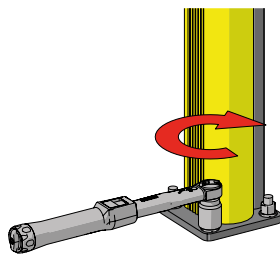

03. GUARD RAIL PEDESTRIAN SAFETY BARRIERS

DP 90

SPORTELLO PEDESTRIAN 90
DOOR PEDESTRIAN 90

PLEASE CHECK HERE BELOW
HOW THE SIZE OF THE DOOR IS TO BE MEASURED

PLEASE CHECK HERE BELOW
WHICH DIRECTION OF OPENING YOU NEED

DP 90

ISTRUZIONI DI INSTALLAZIONE
ASSEMBLY INSTRUCTIONS

DP 90

ISTRUZIONI DI INSTALLAZIONE
ASSEMBLY INSTRUCTIONS

T=60Nm

5

9

6