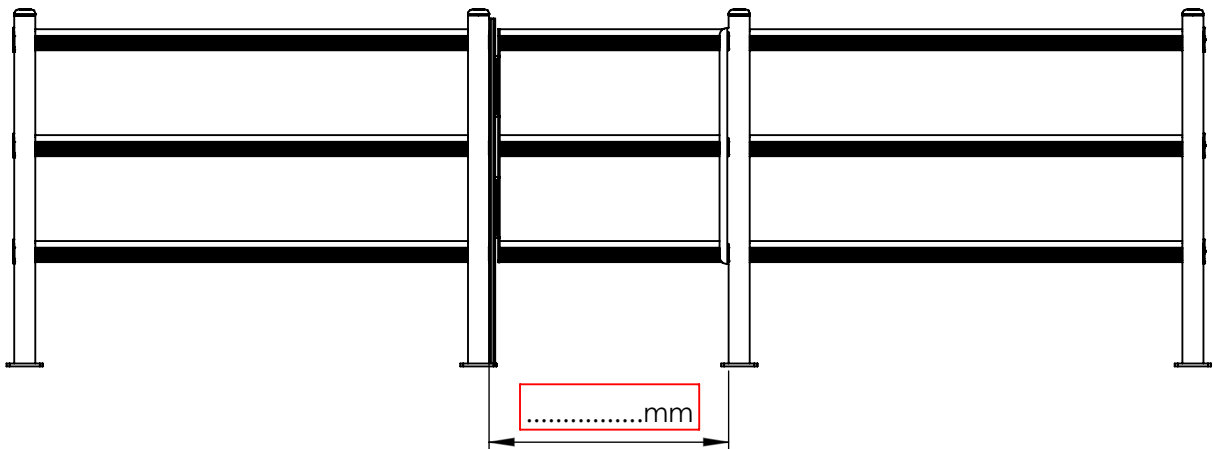

03. GUARD RAIL PEDESTRIAN SAFETY BARRIERS

DP 90

SPORTELLO PEDESTRIAN 90
DOOR PEDESTRIAN 90

PLEASE CHECK HERE BELOW
HOW THE SIZE OF THE DOOR IS TO BE MEASURED

PLEASE CHECK HERE BELOW
WHICH DIRECTION OF OPENING YOU NEED

DP 90

ISTRUZIONI DI INSTALLAZIONE
ASSEMBLY INSTRUCTIONS

DP 90

ISTRUZIONI DI INSTALLAZIONE
ASSEMBLY INSTRUCTIONS

T=60Nm

5

9

6