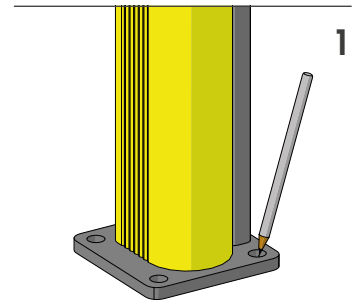

03. GUARD RAIL PEDESTRIAN SAFETY BARRIERS

DP 90

SPORTELLO PEDESTRIAN 90
DOOR PEDESTRIAN 90

PLEASE CHECK HERE BELOW
HOW THE SIZE OF THE DOOR IS TO BE MEASURED

PLEASE CHECK HERE BELOW
WHICH DIRECTION OF OPENING YOU NEED

DP 90

ISTRUZIONI DI INSTALLAZIONE
ASSEMBLY INSTRUCTIONS

DP 90

ISTRUZIONI DI INSTALLAZIONE
ASSEMBLY INSTRUCTIONS

T=60Nm

5

9

6