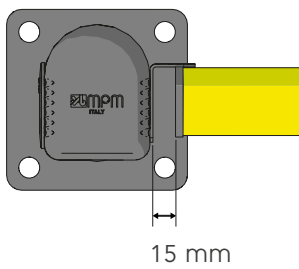

DP 90

ISTRUZIONI DI INSTALLAZIONE
ASSEMBLY INSTRUCTIONS

T=60Nm

5

9

6

10

7

11

8

T=60Nm

12