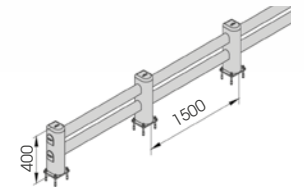

Rack end Barriers

SM

DIFFERENT SIZES ON REQUEST

FAST AND EASY TO INSTALL

SM 1500x400 MODULAR

Packing Colour **unpacked on pallet**
 B M

Equipped with accessories

SM 1100x400

Length Packing Colour **unpacked on pallet**
 B M

Equipped with accessories