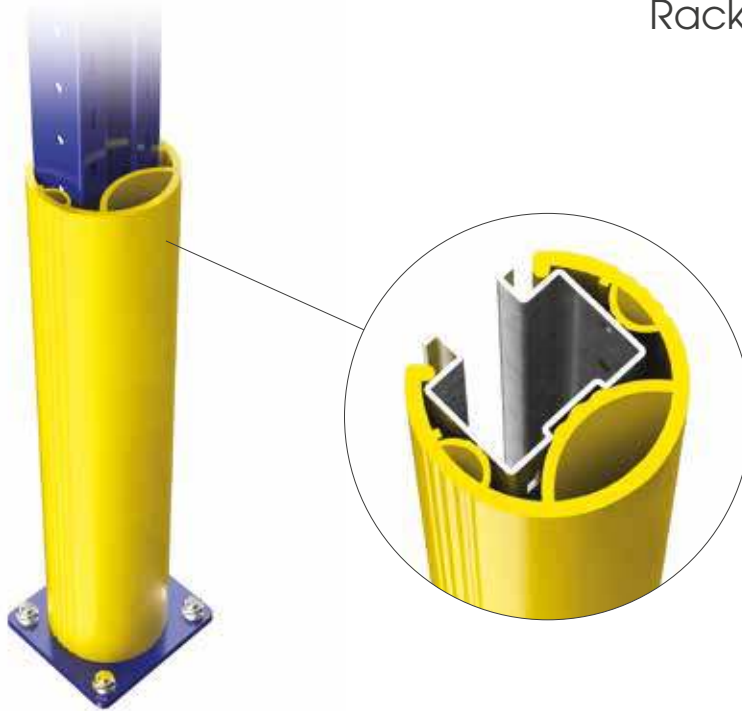

EASY TO INSTALL

THE ONLY ONE WITH TRIPLE SHOCK ABSORBER

RPS 600

60 80

ANTISHOCK MATERIAL INSIDE

Packing 6 pz / box
Packing 114 pz / big parcel
Colour **M**

Available also size 400

RPM 600

Available also size 400

RPL XL 600

100 120

ANTISHOCK MATERIAL INSIDE

Packing to be defined
Colour **M**

Available also size 400

RP CLICK

Packing 1 pz / box