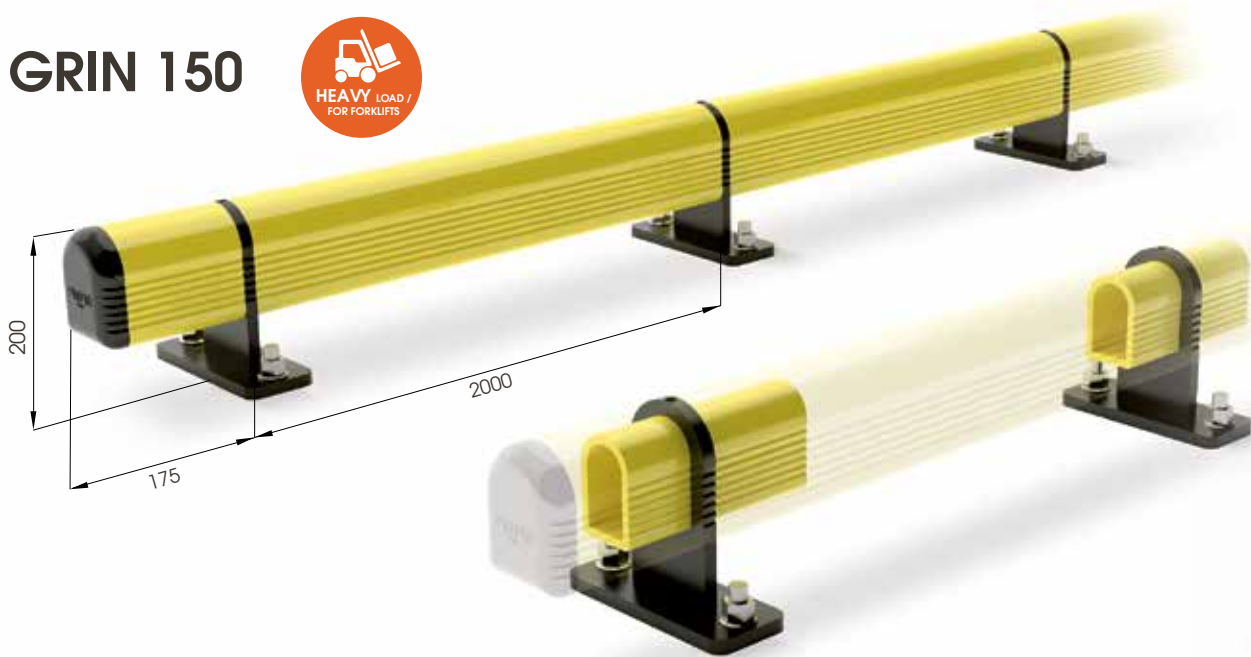

# GRIN 150

**HIGH RESISTANCE PERFORMANCE**

GRINCO 150

M12 GALVANISED STEEL

GRIN 150 2000

Length **2000 mm**  
 Packing **to be defined**  
 Colour **M**

GRINCO 150  
 Equipped with accessories

Packing **to be defined**  
 Colour **M**

GRINT 150  
 Equipped with accessories

Packing **to be defined**  
 Colour **M**