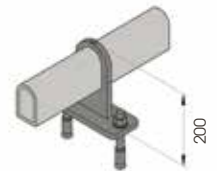

# GRIN 150

**HIGH RESISTANCE PERFORMANCE**

GRINCO 150

M12 GALVANISED STEEL

GRIN 150 2000

Length **2000 mm**  
 Packing **to be defined**  
 Colour **M**

GRINCO 150  
 Equipped with accessories

Packing **to be defined**  
 Colour **M**

GRINT 150  
 Equipped with accessories

Packing **to be defined**  
 Colour **M**