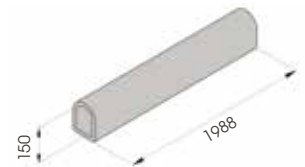

# GRIN 150

**HIGH RESISTANCE PERFORMANCE**

GRINCO 150

M12 GALVANISED STEEL

GRIN 150 2000

Length **2000 mm**  
 Packing **to be defined**  
 Colour **M**

GRINCO 150  
 Equipped with accessories

Packing **to be defined**  
 Colour **M**

GRINT 150  
 Equipped with accessories

Packing **to be defined**  
 Colour **M**