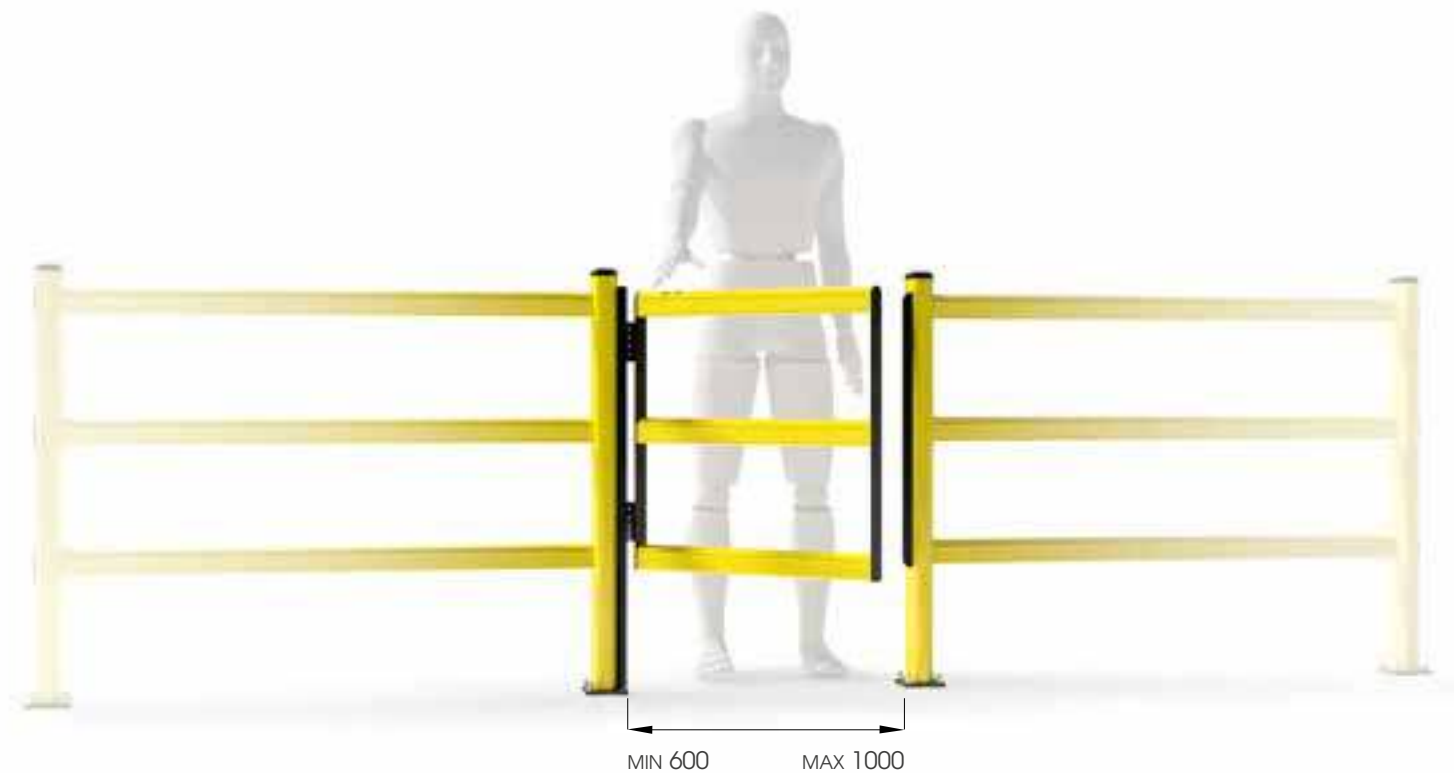

DOOR PEDESTRIAN 90

DIFFERENT SIZES ON REQUEST

DP 90

Equipped with accessories

Packing Colour **to be defined**

M