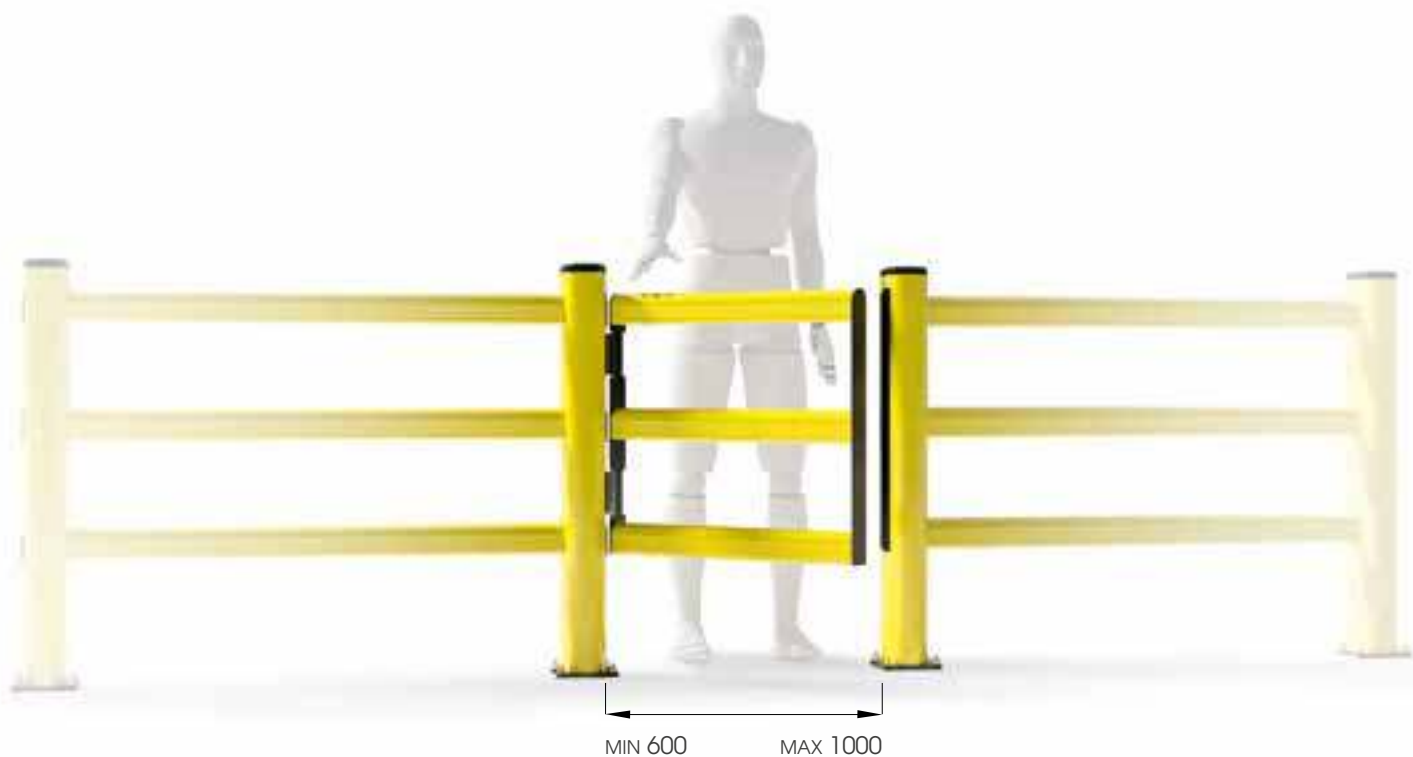

DOOR PEDESTRIAN 150

DIFFERENT
SIZES ON
REQUEST

DP 150

Equipped with accessories

Packing Colour **to be defined**

M