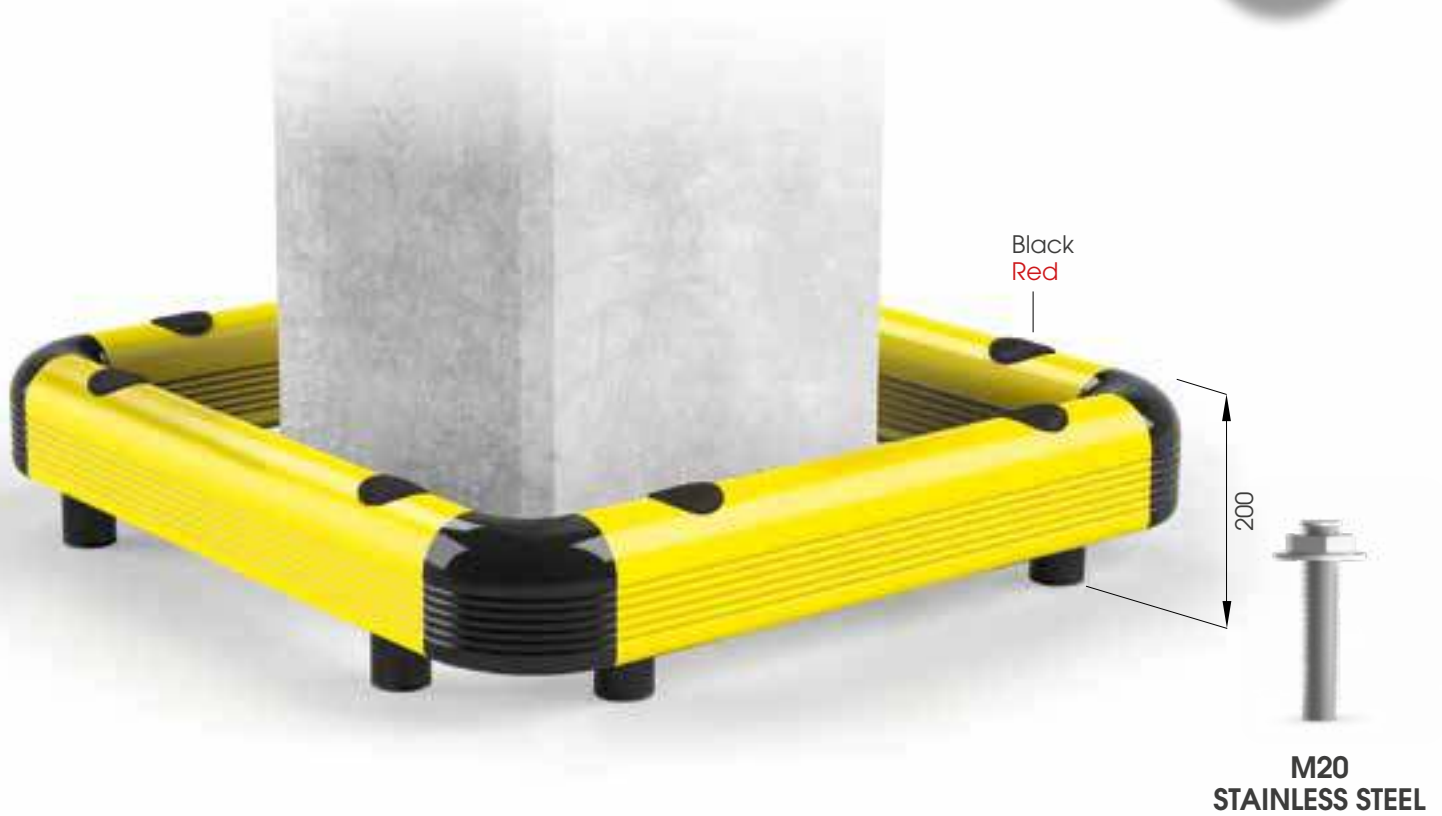

COLUMN PROTECTION 150

DIFFERENT SIZES ON REQUEST

COPRO 150 500x500
600x600
700x700
Equipped with accessories

Packing Colour **unpacked on pallet**
M