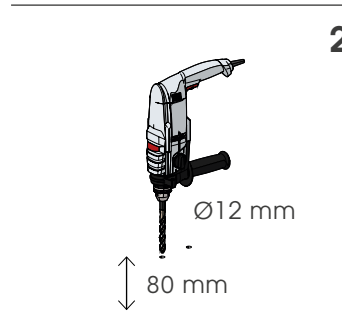

GRD 90/150

ISTRUZIONI DI INSTALLAZIONE
ASSEMBLY INSTRUCTIONS

Ø12 mm

WARNING
The distance of installation depends on speed and weight of vehicle