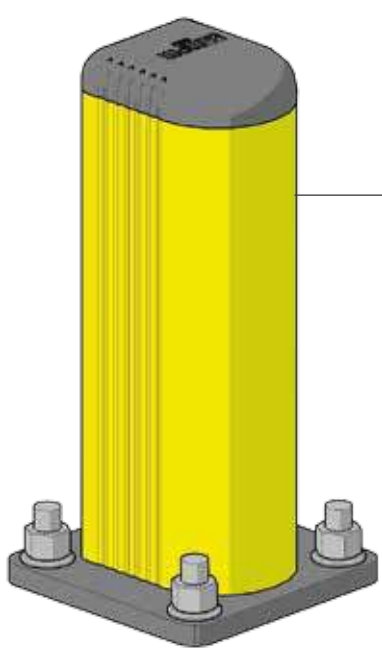

GRD 90/150

ISTRUZIONI DI INSTALLAZIONE
ASSEMBLY INSTRUCTIONS

Ø12 mm

WARNING
The distance of installation depends on speed and weight of vehicle