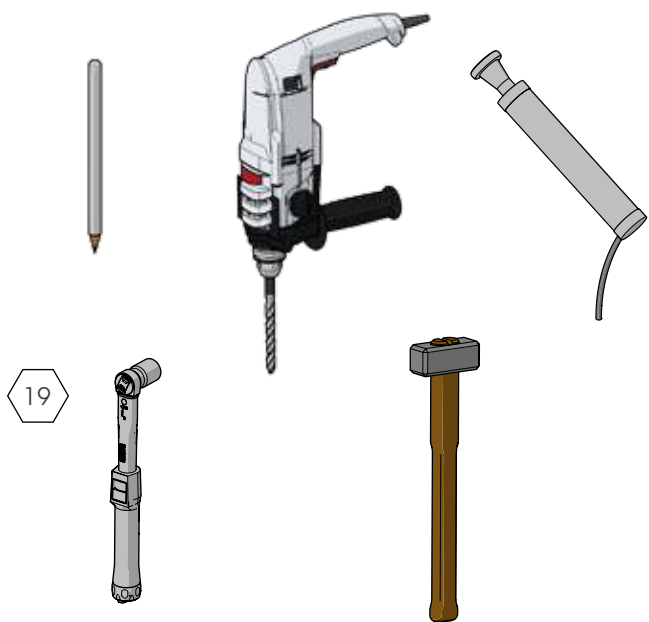

GRD 90/150

ISTRUZIONI DI INSTALLAZIONE
ASSEMBLY INSTRUCTIONS

Ø12 mm

WARNING
The distance of installation depends on speed and weight of vehicle