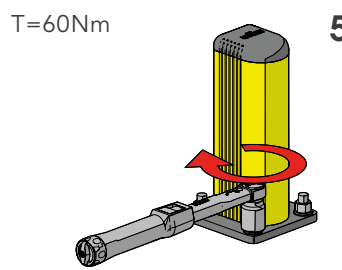

GRD 90/150

ISTRUZIONI DI INSTALLAZIONE
ASSEMBLY INSTRUCTIONS

Ø12 mm

WARNING
The distance of installation depends on speed and weight of vehicle