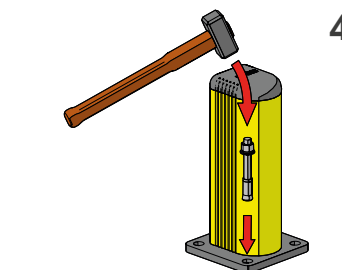

GRD 90/150

ISTRUZIONI DI INSTALLAZIONE
ASSEMBLY INSTRUCTIONS

Ø12 mm

WARNING
The distance of installation depends on speed and weight of vehicle